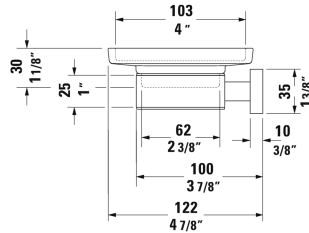

Karree Soap dish # 0099521000

|< 4 1/2" Inch >|

Soap dish	Dimension	Weight	Order number
frosted glass, Chrome, 2" Inch			
<b>Colors</b>			
10 Chrome			
<b>Variant</b>			
	4 1/2" x 4 7/8" Inch	1.8 lb	0099521000

All drawings contain the necessary measurements which are subject to standard tolerances. They are stated in inch & mm and are non-binding. Exact measurements, in particular for customized installation scenarios, can only be taken from the finished ceramic piece.