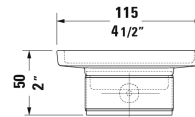

Karree Soap dish # 0099521000

|< 4 1/2" Inch >|

Soap dish	Dimension	Weight	Order number
frosted glass, Chrome, 2" Inch			
<b>Colors</b>			
10 Chrome			
<b>Variant</b>			
	4 1/2" x 4 7/8" Inch	1.8 lb	0099521000

All drawings contain the necessary measurements which are subject to standard tolerances. They are stated in inch & mm and are non-binding. Exact measurements, in particular for customized installation scenarios, can only be taken from the finished ceramic piece.