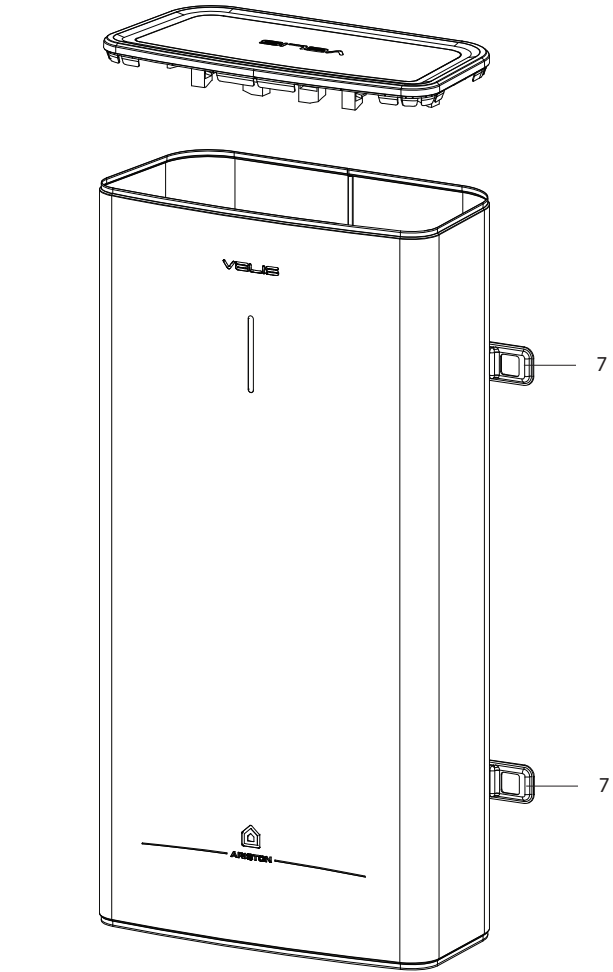

SPARE PARTS EXPLODED VIEW  
STORAGE ELECTRIC WATER HEATERS  
Model  
**ABS VLS PRO INOX R**

R8218952-04 - 05/04/2024

ABS VLS PRO INOX R

Storage Electric Water Heaters

1	3700685	ABS VLS PRO INOX R 30	04-2021	12-2022
2	3700686	ABS VLS PRO INOX R 50	04-2021	-
3	3700687	ABS VLS PRO INOX R 80	04-2021	-
4	3700688	ABS VLS PRO INOX R 100	04-2021	-
Col	Reference	Model type	Begin	End