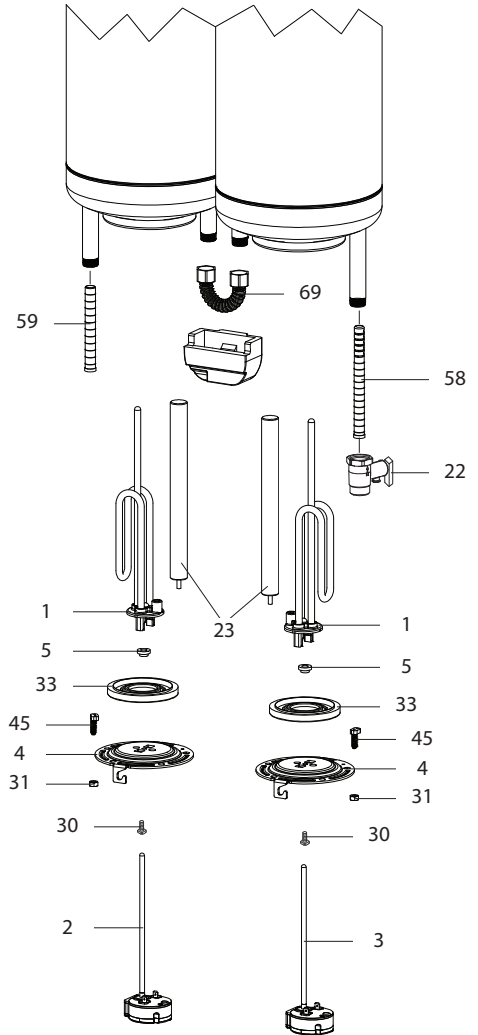

SPARE PARTS EXPLODED VIEW  
STORAGE ELECTRIC WATER HEATERS  
Model  
**ABS VLS PRO INOX R**

R8218952-04 - 05/04/2024

ABS VLS PRO INOX R

Storage Electric Water Heaters

1	3700685	ABS VLS PRO INOX R 30	04-2021	12-2022
2	3700686	ABS VLS PRO INOX R 50	04-2021	-
3	3700687	ABS VLS PRO INOX R 80	04-2021	-
4	3700688	ABS VLS PRO INOX R 100	04-2021	-
Col	Reference	Model type	Begin	End