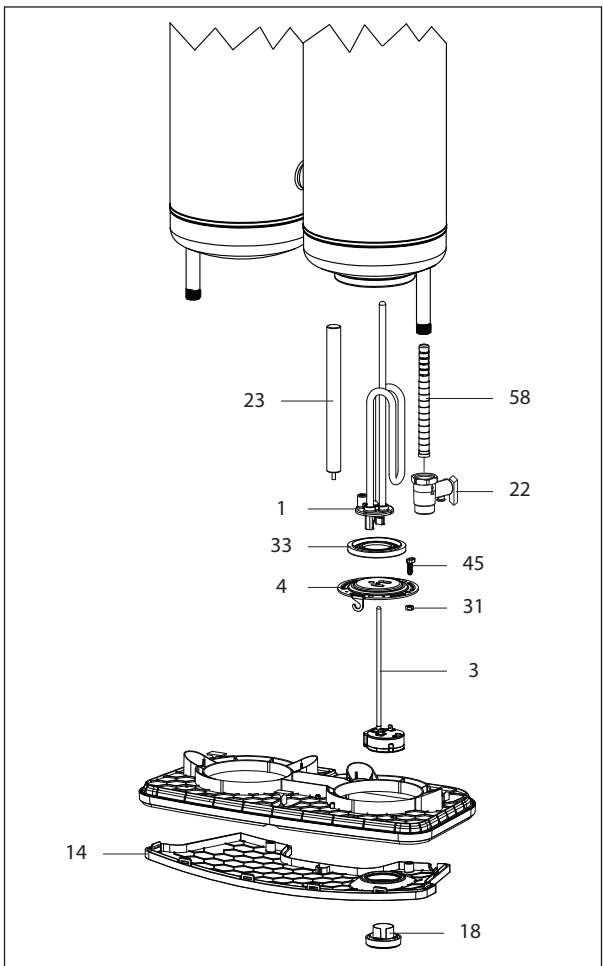

SPARE PARTS EXPLODED VIEW  
STORAGE ELECTRIC WATER HEATERS  
Model  
**ABS VLS PRO INOX R**

R8218952-04 - 05/04/2024

ABS VLS PRO INOX R

Storage Electric Water Heaters

1	3700685	ABS VLS PRO INOX R 30	04-2021	12-2022
2	3700686	ABS VLS PRO INOX R 50	04-2021	-
3	3700687	ABS VLS PRO INOX R 80	04-2021	-
4	3700688	ABS VLS PRO INOX R 100	04-2021	-
Col	Reference	Model type	Begin	End