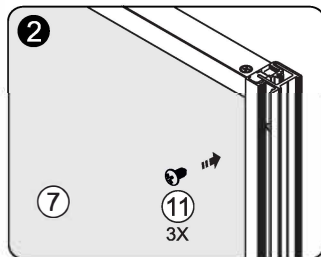

Installation / Montage / Монтаж

Elbe 74P03, 74P19, 74P06, 74P07, 74P10, 74P17, 74P18, 74P19, 74P20, 74P22

Neime 19P03, 19P07, 19P10, 19P18

Aisch 55P03, 55P19, 55P18, 55P07, 55P10, 55P22, 55P20, 55P17, 55P06

6-15 Install the door in accordance with manual
Installieren Sie die Duschkabinentür als Anleitung von
Установите дверь по инструкции

Elbe 74P04, Elbe 74P05, Elbe 74P12, Neime 19P04, Neime 19P05,
Aisch 55P04, Aisch 55P05, Aisch 55P12

15