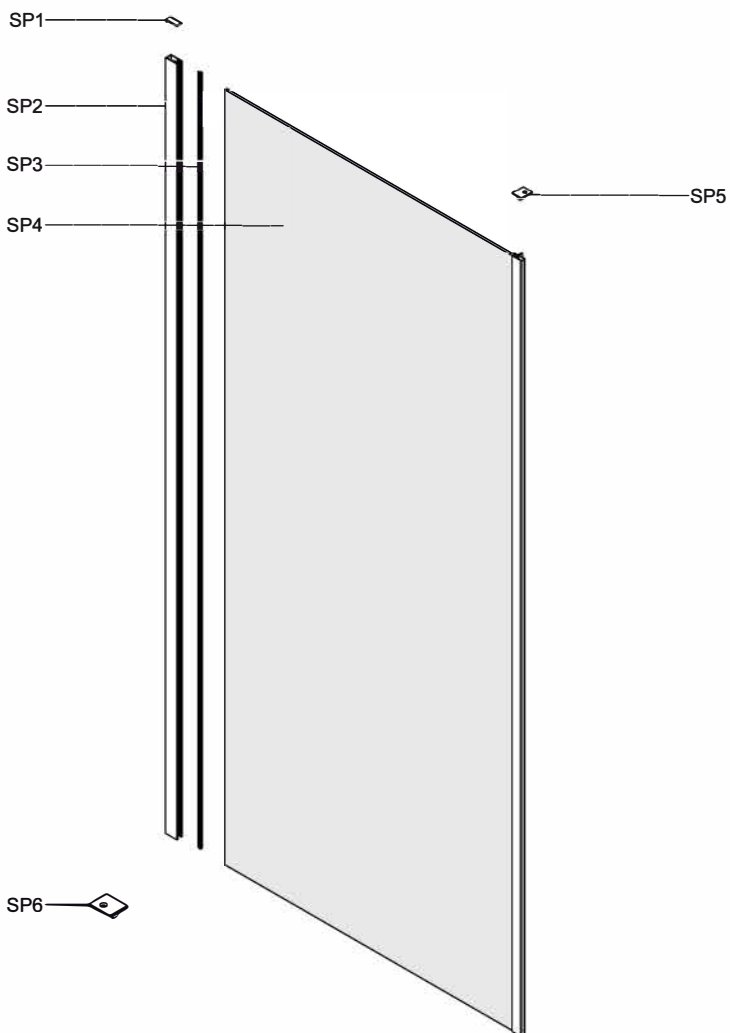

Detailization / Details / В комплект входит

Elbe 74P03, 74P19, 74P06, 74P07, 74P10, 74P17, 74P18, 74P19, 74P20, 74P22

Neime 19P03, 19P07, 19P10, 19P18

Aisch 55P03, 55P19, 55P18, 55P07, 55P10, 55P22, 55P20, 55P17, 55P06

	Number of pieces	
№	Stückzahl	Количество
#SP1	1	
#SP2	1	
#SP3	1	
#SP4	1	
#SP5	1	
#SP6	1