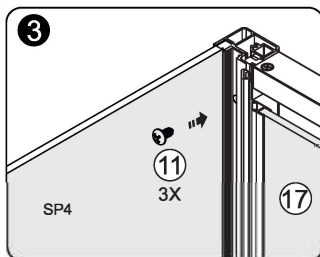

Installation / Montage / Монтаж

Elbe 74P03, 74P19, 74P06, 74P07, 74P10, 74P17, 74P18, 74P19, 74P20, 74P22

Neime 19P03, 19P07, 19P10, 19P18

Aisch 55P03, 55P19, 55P18, 55P07, 55P10, 55P22, 55P20, 55P17, 55P06

6-15 Install the door in accordance with manual
Installieren Sie die Duschkabinentür als Anleitung von
Установите дверь по инструкции

Elbe 74P04, Elbe 74P05, Elbe 74P12, Neime 19P04, Neime 19P05,
Aisch 55P04, Aisch 55P05, Aisch 55P12

15