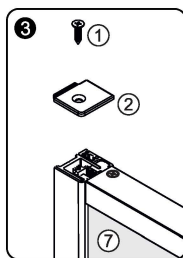

Installation / Montage / Монтаж

Elbe 74P03, 74P19, 74P06, 74P07, 74P10, 74P17, 74P18, 74P19, 74P20, 74P22

Neime 19P03, 19P07, 19P10, 19P18

Aisch 55P03, 55P19, 55P18, 55P07, 55P10, 55P22, 55P20, 55P17, 55P06

16