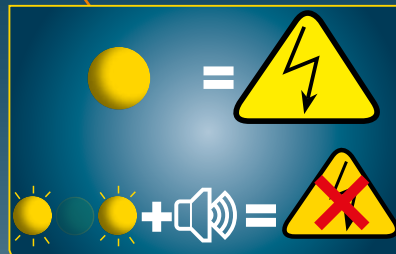

*option

SANICOM 1
220-240 V - 50-60 Hz
750W - CLASS 1
10Kg
Max temperature:
90°C for 5Min

SERVICE HELPLINES

France
Tel. 01 44 82 25 55
Fax. 03 44 94 46 19

United Kingdom
Tel. 08457 650011 (Call from a land line)
Fax. 020 8842 1671